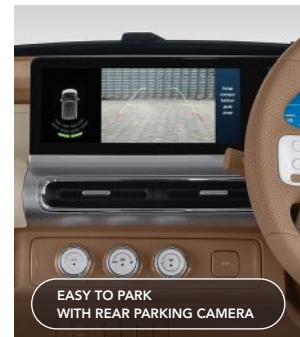

# YOUR EVERYDAY VEHICLE

ROOMY 4 SEATER WITH NEW "TAMARIND SUNSET" INTERIOR

NEW WHEEL CAP  
AERODYNAMIC 3-SPOKE WHEEL DESIGN

SPECIFICATION	LITE		PRO
	200 KM	300 KM	300 KM
<b>DIMENSION &amp; CHASSIS</b>			
Length x Width x Height	2974 mm x 1505 mm x 1631 mm		
Wheelbase	2010 mm		
Seat Capacity	4		
Suspension	McPherson (Front) + 3-link Coil Spring (Rear)		
Wheel and Tire	12" Steel Wheel with Full Cap; 145/70R12		
Brakes	Disc (Front) + Drum (Rear)		Disc (Front) + Disc (Rear)
Steering	Electric Power Steering		
<b>MAIN BATTERY AND POWERTRAIN</b>			
Battery Type	Lithium Ferro-Phosphate; IP67 Rating		
Battery Capacity / Rated Voltage	17.3 kWh / 115 V	26.7 kWh / 115 V	
Range	up to 200 KM	up to 300 KM	
Drive Motor	Permanent Magnet Synchronous Motor; 30 kW, 110 Nm		
Transmission	Single Reduction Gear		
<b>EXTERIOR</b>			
Body Color	Single Tone		Dual Tone
LED Turn Signal on Side Mirror	•	•	•
Illuminous Wuling Logo	-	-	•
Extended Horizon Lamp	-	-	•
Frameless Wiper	-	-	•
<b>INTERIOR</b>			
Interior Color	Tamarind Sunset		
Full Color Meter Cluster	7" TFT	7" TFT	10.25" TFT
Distinctive Rotary Gear Selector	•	•	•
Synthetic Leather Seats	-	-	•
Leather-covered Steering Wheel	-	-	•
<b>SAFETY PROTECTION</b>			
Airbags	Driver Side	Driver Side	Driver + Passenger
ABS and EBD	•	•	•
Electronic Stability Control (ESC)	-	-	•
Electric Parking Brake with Automatic Vehicle Holding	-	-	•
Hill Hold Control (HHC)	-	-	•
ISOFIX	•	•	•
Sound Module for Pedestrian Warning	•	•	•
Tire Pressure Monitoring System (TPMS)	•	•	•
Rear Parking Sensor and Camera	-	-	•
Auto Door Unlock Upon Impact	•	•	•
Immobilizer and Anti-theft Alarm	•	•	•
<b>CONVENIENCE AND MULTIMEDIA</b>			
10.25" Integrated Floating Wide Screen	-	-	•
Electric Mirror	-	-	•
Auto Up/Down + Anti Pinch on All Windows	•	•	•
Multifunction Steering Wheel	•	•	•
Smart Start System and Keyless Entry	-	-	•
12 V Power Outlet + 18 W USB Charging Port	•	•	•
Speakers	1	1	4
AM/FM Radio, USB, Bluetooth	•	•	•
Wuling Indonesian Voice Command (WIND)	•	•	•
Real-time Vehicle Monitoring via My Wuling+ App	•	•	•
Internet of Vehicle	-	-	•